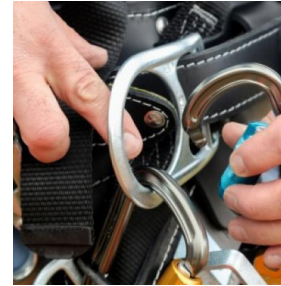

HERCULES

GROUP OF COMPANIES

Rollgliss Fall Rescue Training (T-205)

Program Overview

This program will provide students with fundamental knowledge of safely lowering a fallen worker using the DBI SALA Rollgliss R500 or R550 rescue system.

Training Objectives

Upon completion of the program students will be able to:

- Complete a pre-use inspection of the Rollgliss device
- Conduct a self-rescue
- Conduct a two Person rescue
- Select appropriate anchor points
- Identify relevant hazards
- Demonstrate care and maintenance in accordance the manufacturers instruction for use
- Develop a fall protection and rescue plan

Program Content

- Pre-use inspections
- Don a harness and ensure it fits properly
- Building a fall protection plan
- Building a rescue plan
- Selecting anchor points
- Self rescue
- Assisted rescue
- 2 person rescue
- Suspension trauma

Format

This program is conducted in the field with instructor led demonstrations of the equipment in practical scenarios. Students will be required to demonstrate proper application of the device in a self-rescue and two person rescue scenario. Students are evaluated by participation. A certificate of completion will be issued which aids in addressing the various legislative requirements placed upon employers to ensure their employees are competent.