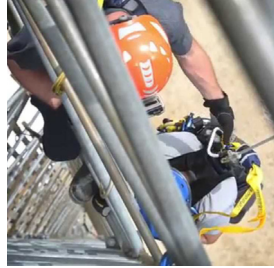

HERCULES

GROUP OF COMPANIES

Rollgliss Fall Rescue Training (T-205)

Program Overview

This program will provide students with fundamental knowledge of safely lowering a fallen worker using the DBI SALA Rollgliss R500 or R550 rescue system.

Training Objectives

Upon completion of the program students will be able to:

- Complete a pre-use inspection of the Rollgliss device
- Conduct a self-rescue
- Conduct a two Person rescue
- Select appropriate anchor points
- Identify relevant hazards
- Demonstrate care and maintenance in accordance the manufacturers instruction for use
- Develop a fall protection and rescue plan

Program Content

- Pre-use inspections
- Don a harness and ensure it fits properly
- Building a fall protection plan
- Building a rescue plan
- Selecting anchor points
- Self rescue
- Assisted rescue
- 2 person rescue
- Suspension trauma

Format

This program is conducted in the field with instructor led demonstrations of the equipment in practical scenarios. Students will be required to demonstrate proper application of the device in a self-rescue and two person rescue scenario. Students are evaluated by participation. A certificate of completion will be issued which aids in addressing the various legislative requirements placed upon employers to ensure their employees are competent.